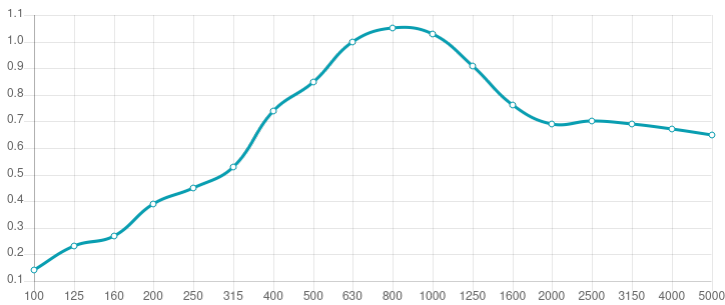

Performance

Technical Information

Features

Acoustic performance:

Absorption range | 250Hz to 4000Hz  
Acoustic class | C ( $\alpha_w$ ) | 0,7(M)

FG: 595x1190x58mm  
FR+: 595x1190x60mm

Finishing Material:

MDF Lacquer - FG (Furniture grade)  
MDF Lacquer - FR+ (Improved Fire Rate)