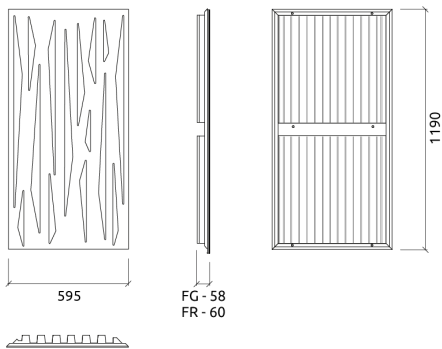

Performance

Technical Information

Features

Acoustic performance:

Absorption range | 250Hz to 4000Hz  
Acoustic class | C ( $\alpha_w$ ) | 0,7(M)

FG: 595x1190x58mm  
FR+: 595x1190x60mm

Finishing Material:

MDF Lacquer - FG (Furniture grade)  
MDF Lacquer - FR+ (Improved Fire Rate)

Click on a certain finish for more detailed information

Dimensions:

595x1190x58mm | 3.92 Kg

Vector is one of the two first brand new design collaborations between Jan Morel and Artnovion. Made for modern and bold studio designs, Vector is a combination of Jan Morel unique design and Artnovion's quality manufacturing and highly-performance techniques. For Vector we brought together the best of two worlds. Vector is the first ever addition to our range that combines a wooden front with a fabric backing.